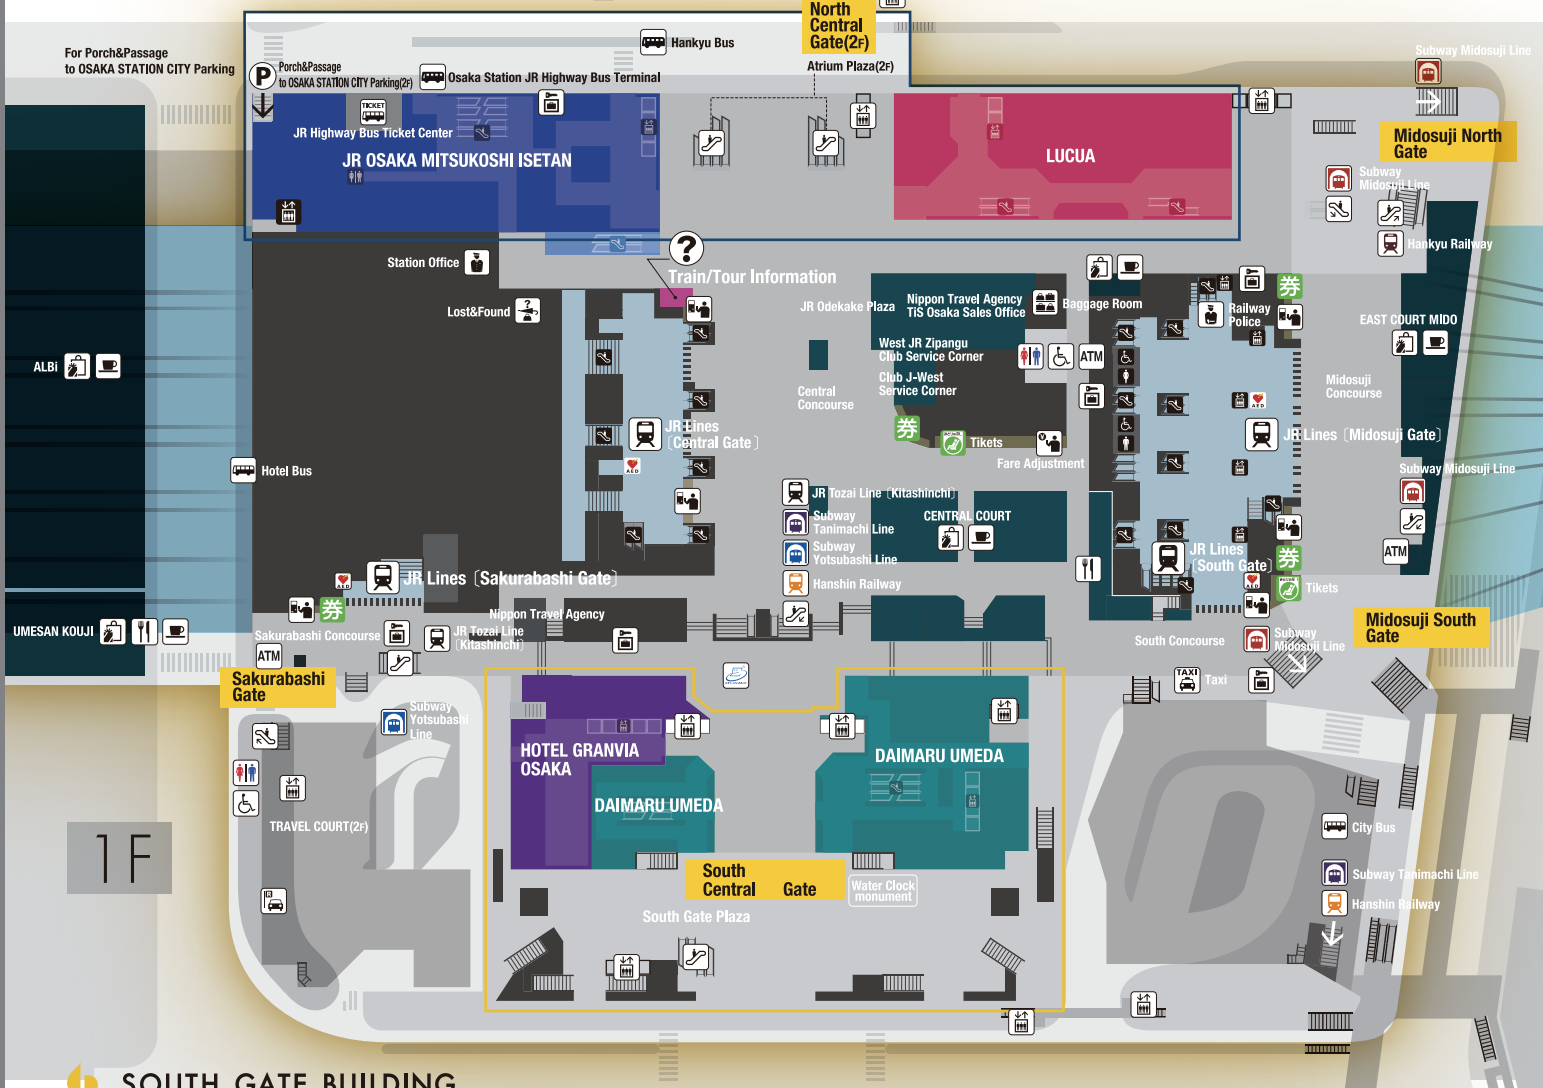

NORTH GATE BUILDING

SOUTH GATE BUILDING

Information	Escalator	JR Lines, Private Railway	Tickets	Fare Adjustment	Taxi
Lost&Found	Railway Police	Restaurants	AED	Lavatory	Coin Lockers
Subway	Tickets	Bus	JR Highway Bus Ticket Center	Rent a Car	Station Office
Police	Cafe	Elevator	Baggage Room	Tickets	Parking
Shop	Eki LAN Spot		ATM