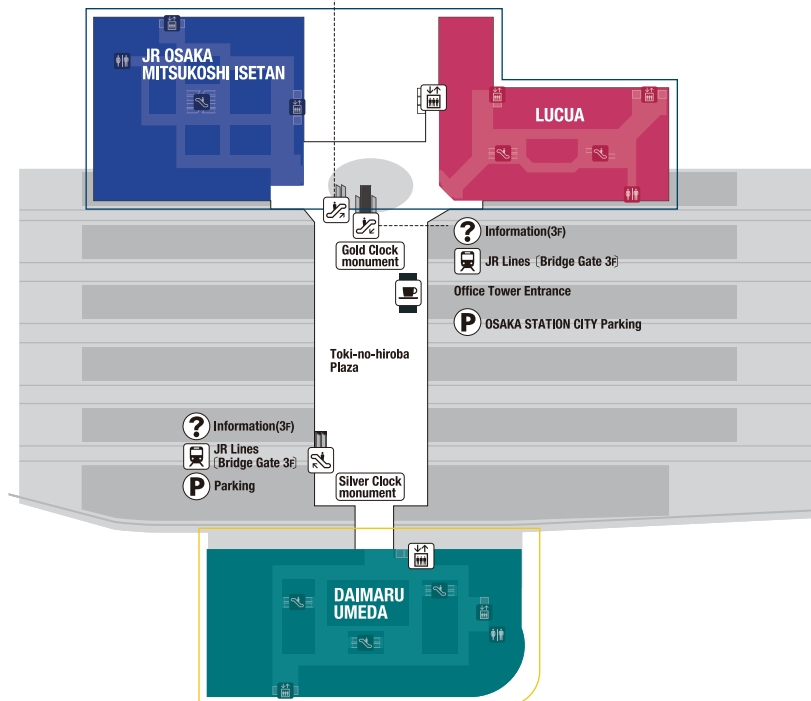

5F

- OSAKA STATION CITY CINEMA(11F)
- KONAMI SPORTS CLUB GRANCISE OSAKA(11F)
- SUPPORT PLAZA(11F)

※Enter the SOUTH GATE BUILDING from Toki-no-hiroba Plaza (Plaza of time and space), and you will find yourself on DAIMARU UMEDA 6F.

- |              |                |                           |            |                 |              |
|--------------|----------------|---------------------------|------------|-----------------|--------------|
| Information  | Escalator      | JR Lines, Private Railway | Tickets    | Fare Adjustment | Taxi         |
| Lost & Found | Railway Police | Restaurants               | AED        | Lavatory        | Coin Lockers |
| Subway       | Tickets        | Bus                       | Rent a Car | Station Office  | Police       |
| Cafe         | Elevator       | Baggage Room              | Tickets    | Parking         | Shop         |
| Eki LAN Spot |                |                           |            |                 |              |