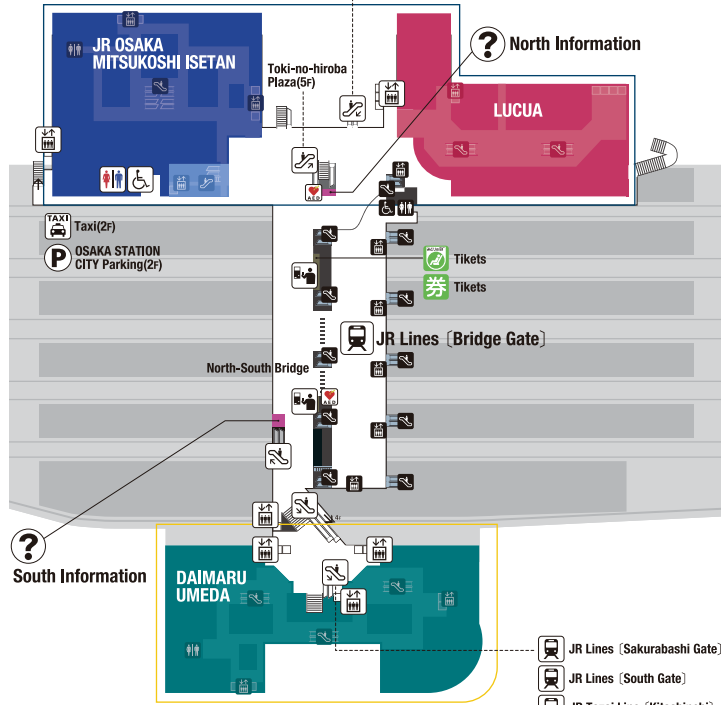

3F

- Atrium Plaza(2F)
- JR Lines (Central Gate)
- JR Lines (Midosuji Gate)
- Subway Midosuji Line
- Hankyū Railway

- JR Lines (Sakurabashi Gate)
- JR Lines (South Gate)
- JR Tozai Line (Kitashinchi)
- Subway Tanimachi Line
- Subway Yotsubashi Line
- Hanshin Railway
- City Bus
- Taxi

- | | | | | | |
|--------------|----------------|---------------------------|------------|-----------------|--------------|
| Information | Escalator | JR Lines, Private Railway | Tickets | Fare Adjustment | Taxi |
| Lost & Found | Railway Police | Restaurants | AED | Lavatory | Coin Lockers |
| Subway | Tickets | Bus | Rent a Car | Station Office | Police |
| Cafe | Elevator | Baggage Room | Tickets | Parking | Shop |
| Eki LAN Spot | | | | | |