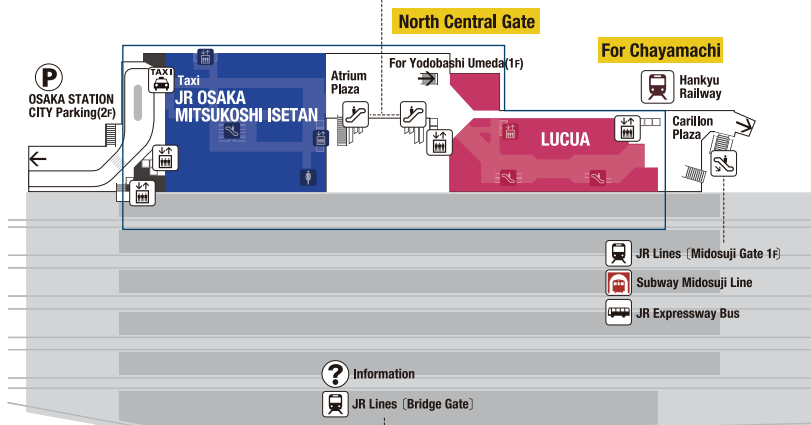

2F

- Information
- JR Lines (Central Gate 1F)
- JR Lines (Bridge Gate 3F)
- Office Tower Entrance(3F)

- JR Lines (Central Gate)
- JR Lines (Midosuji Gate)
- JR Lines (Sakurabashi Gate)
- JR Lines (South Gate)
- City Bus
- Taxi
- HOTEL GRANVIA OSAKA
- JR Tozai Line (Kitashinchi)
- Subway Midosuji Line
- Subway Tanimachi Line
- Subway Yotsubashi Line
- Hanshin Railway

- |              |                |                           |            |                 |              |
|--------------|----------------|---------------------------|------------|-----------------|--------------|
| Information  | Escalator      | JR Lines, Private Railway | Tickets    | Fare Adjustment | Taxi         |
| Lost&Found   | Railway Police | Restaurants               | AED        | Lavatory        | Coin Lockers |
| Subway       | Tickets        | Bus                       | Rent a Car | Station Office  | Police       |
| Cafe         | Elevator       | Baggage Room              | Tickets    | Parking         | Shop         |
| Eki LAN Spot |                |                           |            |                 |              |