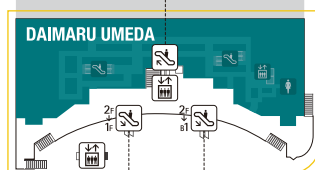

2F

- Information
- JR Lines (Central Gate 1F)
- JR Lines (Bridge Gate 3F)
- Office Tower Entrance(3F)

- JR Lines (Central Gate)
- JR Lines (Midosuji Gate)
- JR Lines (Sakurabashi Gate)
- JR Lines (South Gate)
- City Bus
- Taxi
- HOTEL GRANVIA OSAKA
- JR Tozai Line (Kitashinchi)
- Subway Midosuji Line
- Subway Tanimachi Line
- Subway Yotsubashi Line
- Hanshin Railway

- |              |                |                           |            |                 |              |
|--------------|----------------|---------------------------|------------|-----------------|--------------|
| Information  | Escalator      | JR Lines, Private Railway | Tickets    | Fare Adjustment | Taxi         |
| Lost&Found   | Railway Police | Restaurants               | AED        | Lavatory        | Coin Lockers |
| Subway       | Tickets        | Bus                       | Rent a Car | Station Office  | Police       |
| Cafe         | Elevator       | Baggage Room              | Tickets    | Parking         | Shop         |
| Eki LAN Spot |                |                           |            |                 |              |